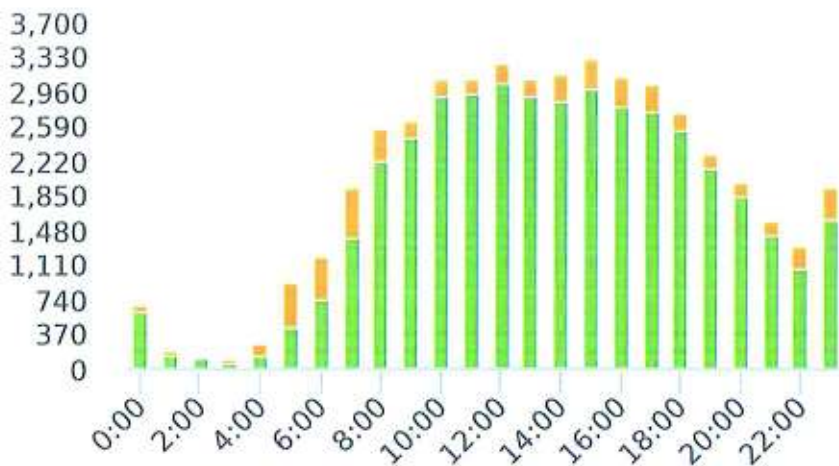

Start: 2023-07-11
 End: 2023-08-03
 Times: 0:00:00-23:59:59

Violation Threshold: Speed Limit + 10
 Speed Range: 1 to 150

Overall Summary

Total Days of Data: 24
 Speed Limit: 25
 Average Speed: 20.34
 50th Percentile Speed: 20.71
 85th Percentile Speed: 24.28
 Pace Speed Range: 16-26

Minimum Speed: 5
 Maximum Speed: 40
 Display Mode: Dependent Messages
 Average Volume per Day: 1993.0
 Total Volume: 47832

● Violators ● Inside Threshold ● Compliant

● Vehicles Slowed ● Other

● Speed Limit ● Average Speed ● 50% Speed ● 85% Speed