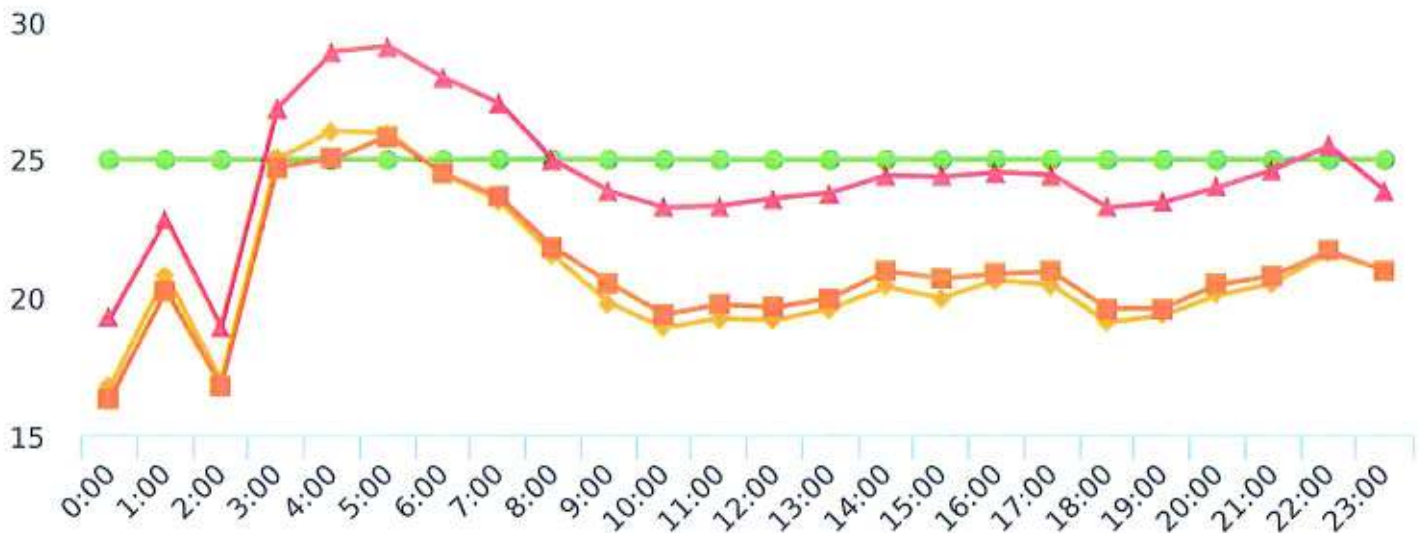

Start: 2023-07-11
 End: 2023-08-03
 Times: 0:00:00-23:59:59

Violation Threshold: Speed Limit + 10
 Speed Range: 1 to 150

Overall Summary

Total Days of Data: 24
 Speed Limit: 25
 Average Speed: 20.34
 50th Percentile Speed: 20.71
 85th Percentile Speed: 24.28
 Pace Speed Range: 16-26

Minimum Speed: 5
 Maximum Speed: 40
 Display Mode: Dependent Messages
 Average Volume per Day: 1993.0
 Total Volume: 47832

● Violators ● Inside Threshold ● Compliant

● Vehicles Slowed ● Other

● Speed Limit ● Average Speed ● 50% Speed ● 85% Speed